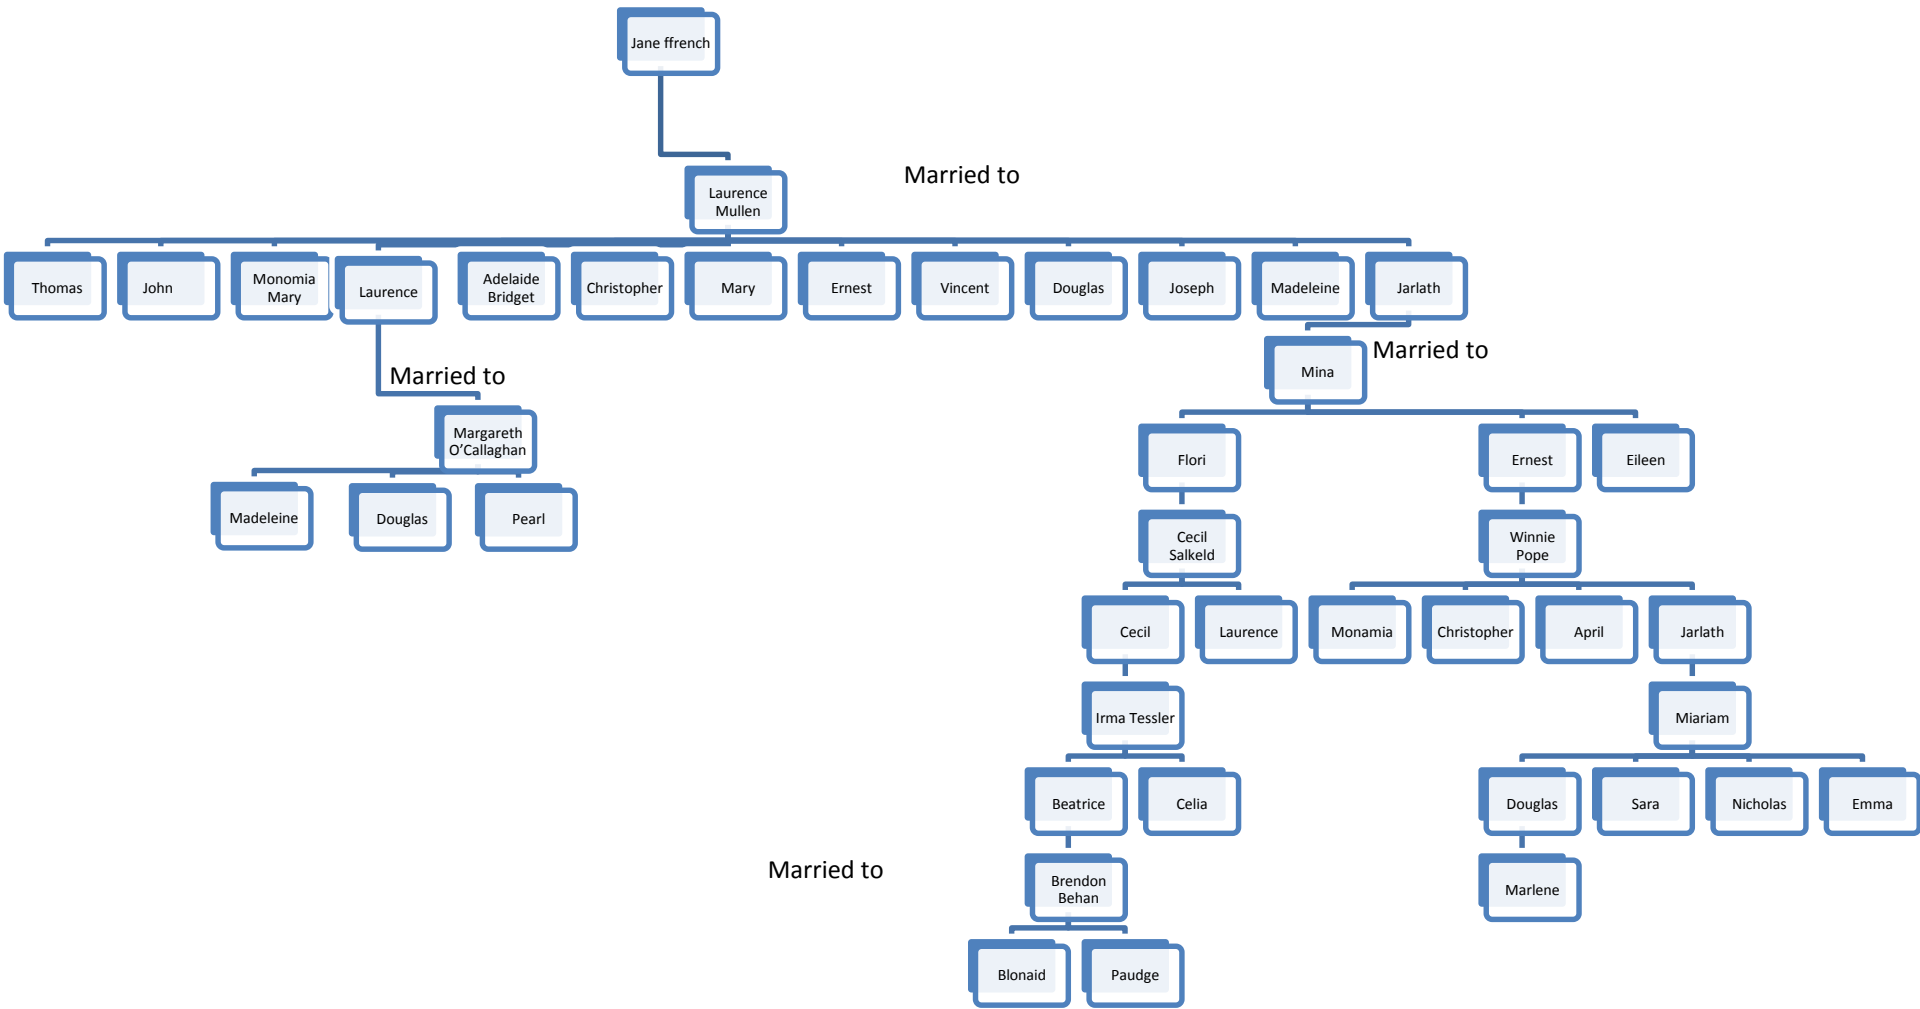

Madeleine French Mullen

30 December 1880 – 26 May 1944

Line dies out as there is no issue

A Family Torn by Political Ideologies