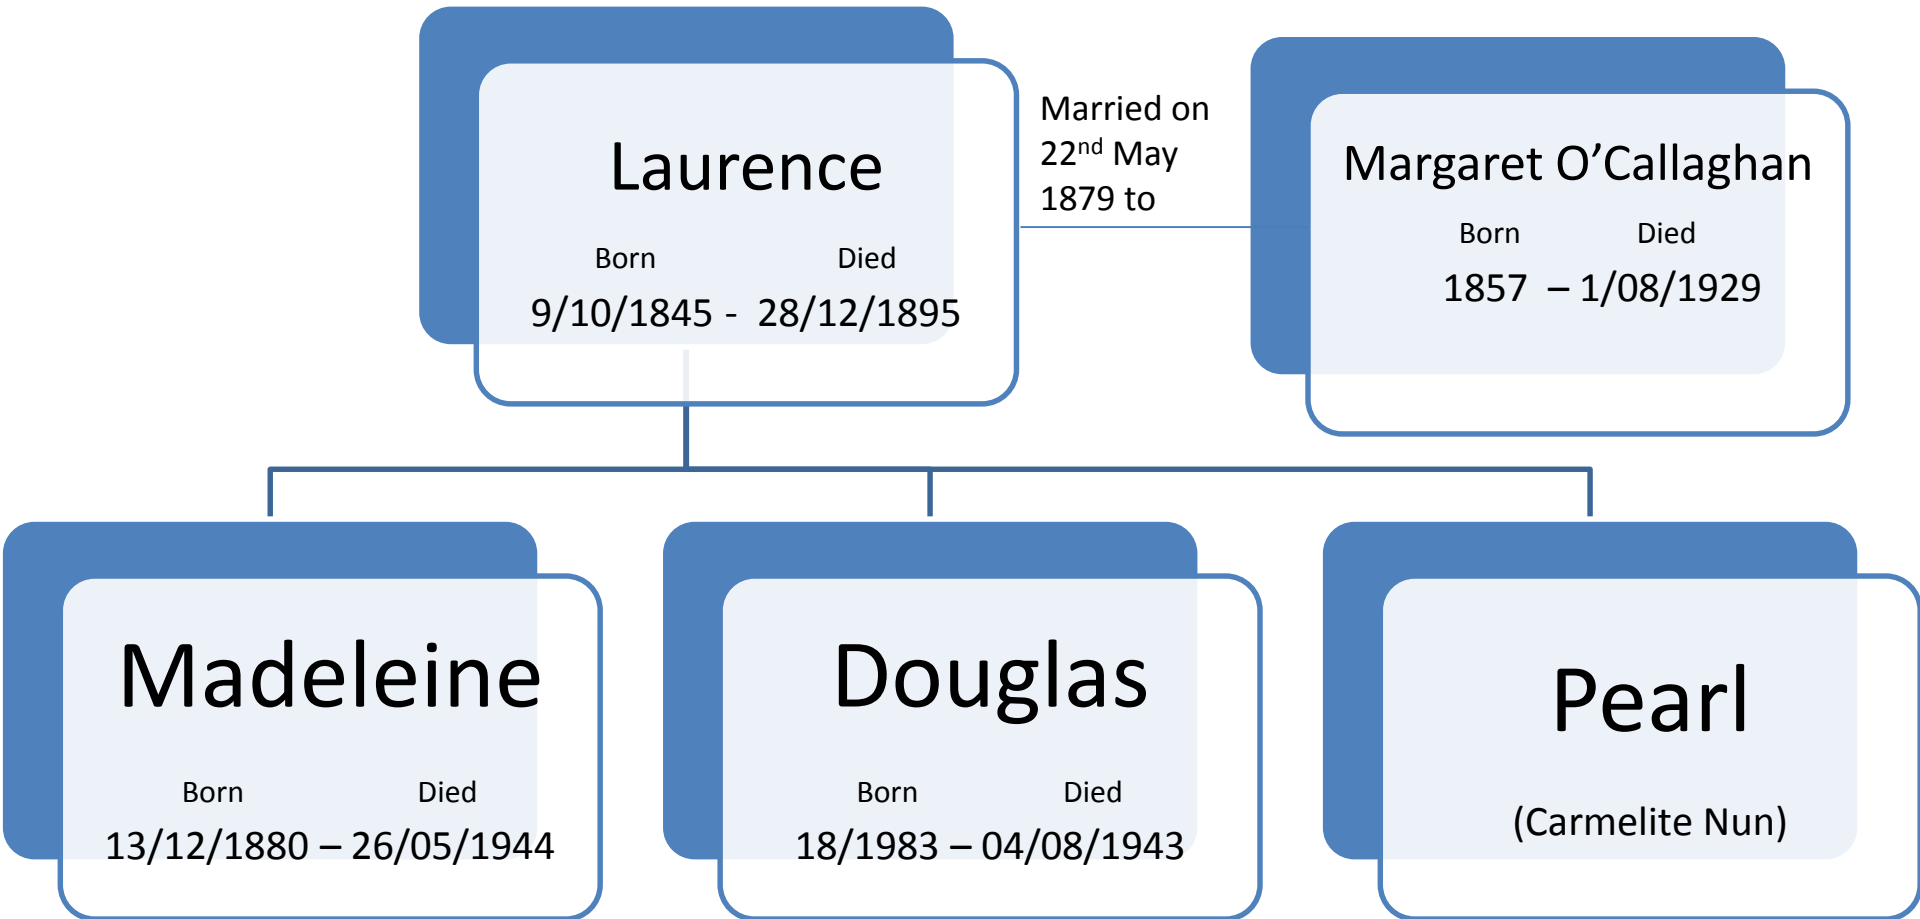

Madeleine French Mullen

30 December 1880 – 26 May 1944

Line dies out as there is no issue

A Family Torn by Political Ideologies